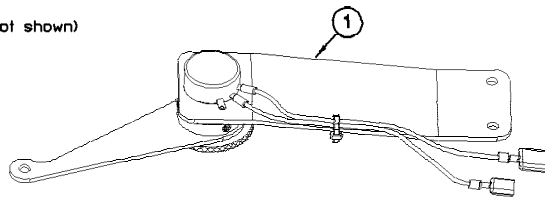

NOTES: (UNLESS OTHERWISE SPECIFIED)

- Both labels are included with all units. The user will install the appropriate label.
- Eligibility Tag (6000-0050-15) (not shown)

**6000-0600**  
 Cessna models 182 E-G  
 Cessna models 205 - 205A  
 Cessna model 206  
 Cessna models P206-P206B, TP206A, TP206B  
 Cessna models U206-U206B, TU206A, TU206B  
 Cessna models 210-210D-F, T210F

**6000-0610**  
 Cessna 172 models F-M

6000-0500-4

Poly Bag, re-closable 2X3

ITEM	QTY.	PART/MATERIAL-DESCRIPTION	Vendor	Vendor Part Number	Visual Part Number
16	1	6-32 Nylon Stop Nut 18-8 stainless	Portland Screw	06NS188	6000-0050-16
15	1	Eligibility Tag			6000-0050-15
14	1	Retaining Bracket	Huaton Plastics	3000-2300	9000-2300
13	1	Ring terminal #10 22-18 AWG	Dgi-Key	920010-03-ND	6000-0050-13
12	1 ea	B-6000-CAW, AFMS, B-6000-0500-1, B-6000-0700-1, B-6000-0800-1, B-6000-0050			Noted
11	1	Cotter Pin 1/16"	Columbia Altmotive	MS 24665-132	6000-0050-11
10	1	Clive Pin 3/16 dia MS 20392-2C9	Columbia Altmotive	MS 20392-2C9	6000-0050-10
9	3	6-32 Keps Nut 1/4 A.F 18-8 SS	Portland Screw		6000-0050-9
8	3	Ring terminal #6 22-18 AWG	Dgi-Key	920010-01-ND	6000-0050-8
7	1	Poly Bag, re-closable 4X6	Uline	5-1294	6000-0050-7
	1	Terminal 3M Male .187 wide 22-18 AWG	Dgi-Key	920044-01-ND	6000-0500-3
	1	Terminal 3M Female .187 wide 22-18 AWG	Dgi-Key	920044-01-ND	6000-0500-4
4	1	Label Cessna 172	Precision Printing		6000-0610-1
3	1	Label Cessna 182, 205, 206, 210	Precision Printing		6000-0600-1
2	1	Display Assembly			6000-0900
1	1	Sender Assembly			6000-0500