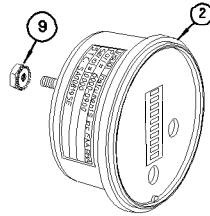

NOTES: (UNLESS OTHERWISE SPECIFIED)

- Both labels are included with all units. The user will install the appropriate label.
- Eligibility Tag (6000-0050-15) (not shown)

**6000-0600**  
 Cessna models 182 E-G  
 Cessna models 205 - 205A  
 Cessna model 206  
 Cessna models P206-P206B, TP206A, TP206B  
 Cessna models U206-U206B, TU206A, TU206B  
 Cessna models 210-210D-F, T210F

**6000-0610**  
 Cessna 172 models F-M

6000-0500-4

Poly Bag, re-closable 2X3

ITEM	QTY.	PART/MATERIAL-DESCRIPTION	Vendor	Vendor Part Number	Visual Part Number
16	1	6-32 Nylon Stop Nut 18-8 stainless	Portland Screw	06NS188	6000-0050-16
15	1	Eligibility Tag			6000-0050-15
14	1	Retaining Bracket	Huaton Plastics	3000-2300	9000-2300
13	1	Ring terminal #10 22-18 AWG	Dgi-Key	920010-03-ND	6000-0050-13
12	1 ea	B-6000-CAW, AFMS, B-6000-0500-1, B-6000-0700-1, B-6000-0800-1, B-6000-0050			Noted
11	1	Cotter Pin 1/16"	Columbia Altmotive	MS 24665-132	6000-0050-11
10	1	Clive Pin 3/16 dia MS 20392-2C9	Columbia Altmotive	MS 20392-2C9	6000-0050-10
9	3	6-32 Keps Nut 1/4 A.F 18-8 SS	Portland Screw		6000-0050-9
8	3	Ring terminal #6 22-18 AWG	Dgi-Key	920010-01-ND	6000-0050-8
7	1	Poly Bag, re-closable 4X6	Uline	5-1294	6000-0050-7
	1	Terminal 3M Male .187 wide 22-18 AWG	Dgi-Key	920044-01-ND	6000-0500-3
	1	Terminal 3M Female .187 wide 22-18 AWG	Dgi-Key	920044-01-ND	6000-0500-4
4	1	Label Cessna 172	Precision Printing		6000-0610-1
3	1	Label Cessna 182, 205, 206, 210	Precision Printing		6000-0600-1
2	1	Display Assembly			6000-0900
1	1	Sender Assembly			6000-0500

UNLESS OTHERWISE SPECIFIED

- DIMENSIONS ARE IN INCHES
- THIRD ANGLE PROJECTION
- TOLERANCES

XXX.02  
 XXXXX.005

DO NOT SCALE THIS DRAWING

STRIKE OUT OR FILL IN AS NEEDED

Steve Mahoney DRAWN BY	09/22/99 DATE	<b>Wing Flaps Top Level Assembly</b>	<i>Visual Instruments Inc</i>	
Steve Mahoney ENGINEER/CHECKER	09/22/99		PART NUMBER 6000-0050	
RELEASE TO PROD.	6000-0050_rev_E FILE	TITLE	SCALE	1 SHEET OF
		<b>B-6000-0050-1</b>		