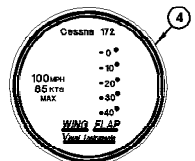

NOTES: (UNLESS OTHERWISE SPECIFIED)

- Both labels are included with all units. The user will install the appropriate label.
- Eligibility Tag (6000-0050-15) (not shown)

**6000-0600**  
 Cessna models 182 E-G  
 Cessna models 205 - 205A  
 Cessna model 206  
 Cessna models P206-P206B, TP206A, TP206B  
 Cessna models U206-U206B, TU206A, TU206B  
 Cessna models 210-210D-F, T210F

**6000-0610**  
 Cessna 172 models F-M

6000-0500-4

Poly Bag, re-closable 2X3

ITEM	QTY.	PART/MATERIAL-DESCRIPTION	Vendor	Vendor Part Number	Visual Part Number
16	1	6-32 Nylon Stop Nut 18-8 stainless	Portland Screw	06NS188	6000-0050-16
15	1	Eligibility Tag			6000-0050-15
14	1	Retaining Bracket	Huaton Plastics	3000-2300	9000-2300
13	1	Ring terminal #10 22-18 AWG	Dgi-Key	920010-03-ND	6000-0050-13
12	1 ea	B-6000-CAW, AFMS, B-6000-0500-1, B-6000-0700-1, B-6000-0800-1, B-6000-0050			Noted
11	1	Cotter Pin 1/16"	Columbia Altmotive	MS 24665-132	6000-0050-11
10	1	Clive Pin 3/16 dia MS 20392-2C9	Columbia Altmotive	MS 20392-2C9	6000-0050-10
9	3	6-32 Keps Nut 1/4 A.F 18-8 SS	Portland Screw		6000-0050-9
8	3	Ring terminal #6 22-18 AWG	Dgi-Key	920010-01-ND	6000-0050-8
7	1	Poly Bag, re-closable 4X6	Uline	5-1294	6000-0050-7
	1	Terminal 3M Male .187 wide 22-18 AWG	Dgi-Key	920044-01-ND	6000-0500-3
	1	Terminal 3M Female .187 wide 22-18 AWG	Dgi-Key	920044-01-ND	6000-0500-4
4	1	Label Cessna 172	Precision Printing		6000-0610-1
3	1	Label Cessna 182, 205, 206, 210	Precision Printing		6000-0600-1
2	1	Display Assembly			6000-0900
1	1	Sender Assembly			6000-0500