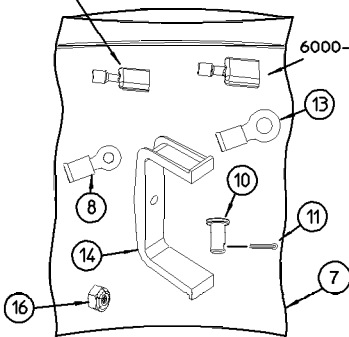

NOTES: (UNLESS OTHERWISE SPECIFIED)

- Both labels are included with all units. The user will install the appropriate label.
- Eligibility Tag (6000-0050-15) (not shown)

**6000-0600**  
 Cessna models 182 E-G  
 Cessna models 205 - 205A  
 Cessna model 206  
 Cessna models P206-P206B, TP206A, TP206B  
 Cessna models U206-U206B, TU206A, TU206B  
 Cessna models 210-210D-F, T210F

**6000-0610**  
 Cessna 172 models F-M

6000-0500-4

Poly Bag, re-closable 2X3

ITEM	QTY.	PART/MATERIAL-DESCRIPTION	Vendor	Vendor Part Number	Visual Part Number
16	1	6-32 Nylon Stop Nut 18-8 stainless	Portland Screw	06NS188	6000-0050-16
15	1	Eligibility Tag			6000-0050-15
14	1	Retaining Bracket	Huaton Plastics	3000-2300	9000-2300
13	1	Ring terminal #10 22-18 AWG	Dgi-Key	920010-03-ND	6000-0050-13
12	1 ea	B-6000-CAW, AFMS, B-6000-0500-1, B-6000-0700-1, B-6000-0800-1, B-6000-0050			Noted
11	1	Cotter Pin 1/16"	Columbia Altmotive	MS 24665-132	6000-0050-11
10	1	Clive Pin 3/16 dia MS 20392-2C9	Columbia Altmotive	MS 20392-2C9	6000-0050-10
9	3	6-32 Keps Nut 1/4 A.F 18-8 SS	Portland Screw		6000-0050-9
8	3	Ring terminal #6 22-18 AWG	Dgi-Key	920010-01-ND	6000-0050-8
7	1	Poly Bag, re-closable 4X6	Uline	5-1294	6000-0050-7
	1	Terminal 3M Male .187 wide 22-18 AWG	Dgi-Key	920044-01-ND	6000-0500-3
	1	Terminal 3M Female .187 wide 22-18 AWG	Dgi-Key	920044-01-ND	6000-0500-4
4	1	Label Cessna 172	Precision Printing		6000-0610-1
3	1	Label Cessna 182, 205, 206, 210	Precision Printing		6000-0600-1
2	1	Display Assembly			6000-0900
1	1	Sender Assembly			6000-0500

UNLESS OTHERWISE SPECIFIED

- DIMENSIONS ARE IN INCHES
- THIRD ANGLE PROJECTION
- TOLERANCES

XXX.02  
 XXXXX.005

DO NOT SCALE THIS DRAWING

STRIKE OUT OR FILL IN AS NEEDED

Steve Mahoney DRAWN BY	09/22/99 DATE	<b>Wing Flaps Top Level Assembly</b>	<i>Visual Instruments Inc</i>	
Steve Mahoney ENGINEER/CHECKER	09/22/99		PART NUMBER 6000-0050	
RELEASE TO PROD.	6000-0050_rev_E FILE	TITLE	SCALE	1 SHEET OF
		<b>B-6000-0050-1</b>		